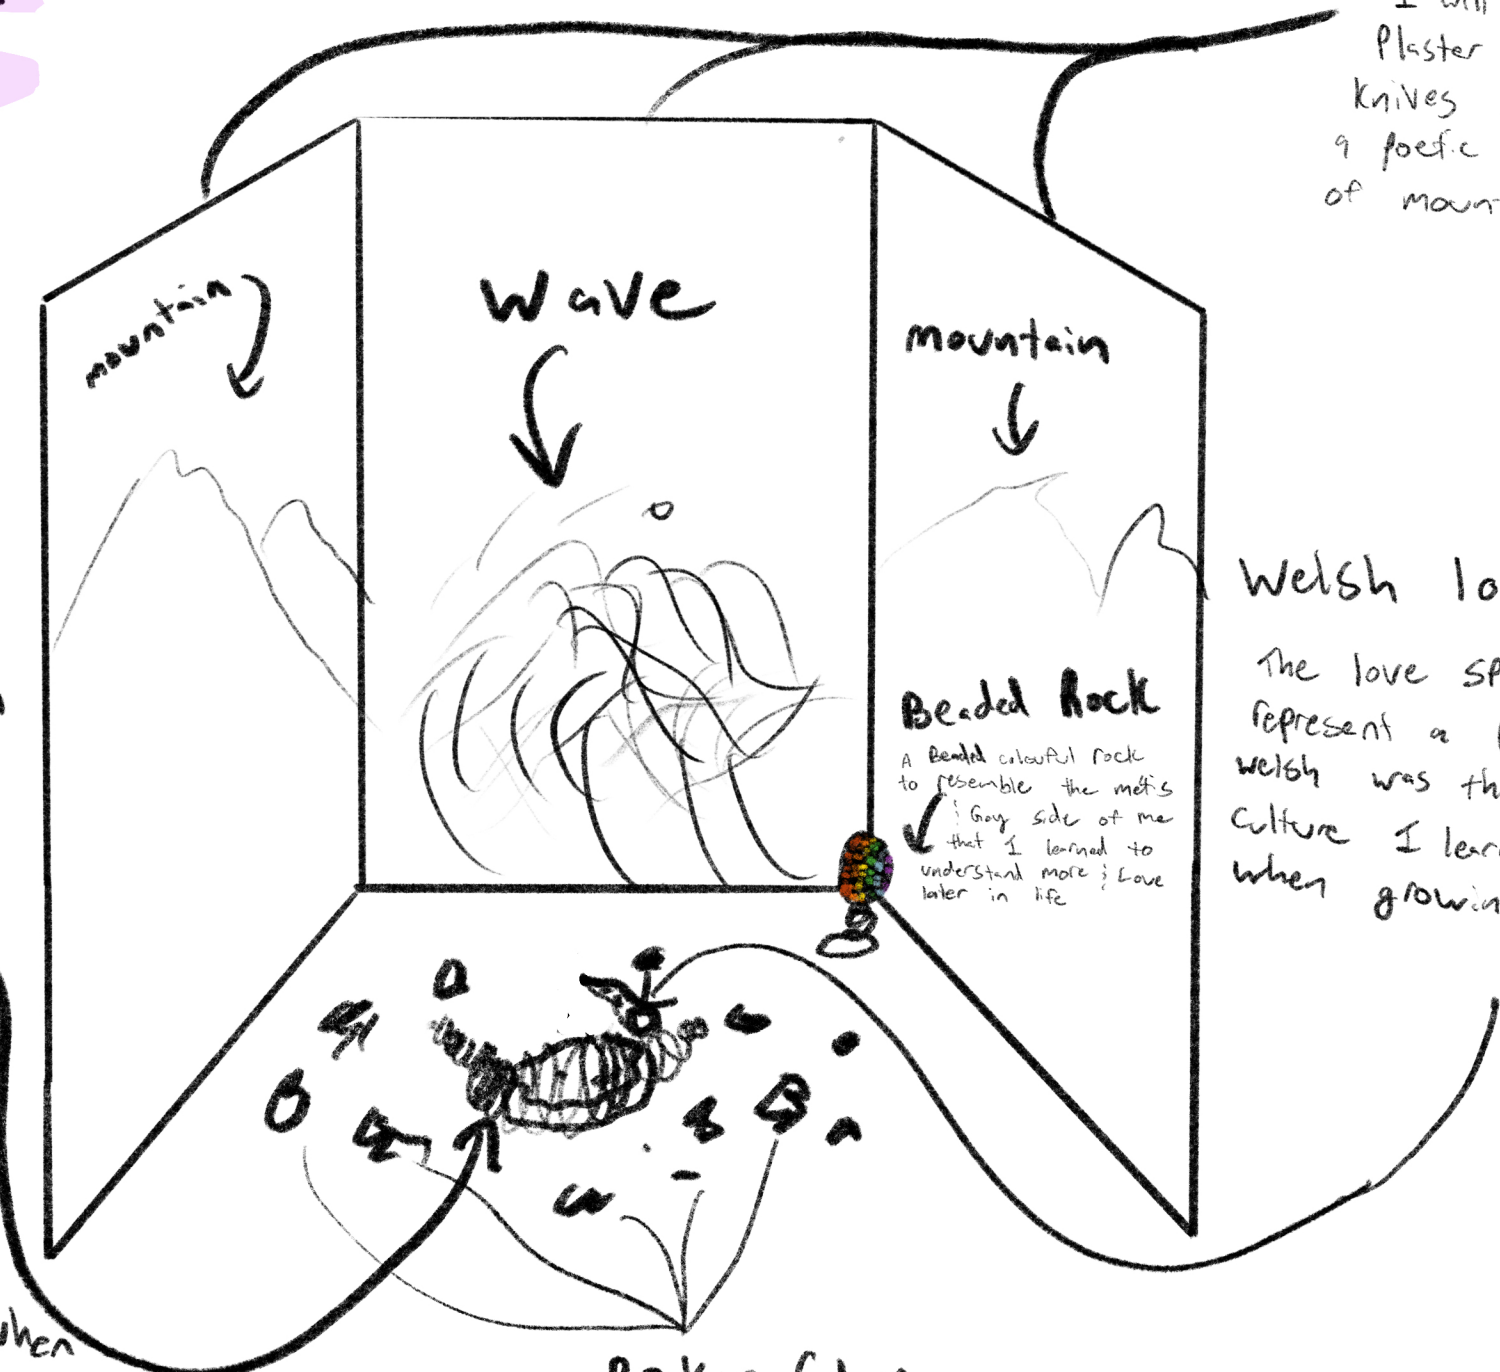

Unpleasant Witch

Greasy
unkempt mullet

Red Beady eyes

Metal frame

This will hold the witch up
and to be used as a frame
for everything that will be added.

Stolen jewelry
& coins

The purpose of this is to
how unpleasant this "witch"
is. The stolen items with
the unkempt & almost
sinister appearance will make
the viewer feel unpleasant.

I'm thinking of using pieces
of different peoples faces from
magazines as the face, then take
different fabrics over the body.

Black is Dirty mud
Showing all the dirt
and black wet slime coming
from shoe.

Internal Voyage

canvas.

I will use white plaster & plaster knives to create a poetic background of mountains & waves

The boat is moving towards the rock that I learned to accept as an adult.

Boat

This will be made with thick copper wire wrapping around an abalone shell to represent the half of me that was in the closet when growing up.

Broken Glass

This represents the hurt I've felt with being gay & not accepting it.

The turtle and the prideful

Playing off of the tortoise and the hare, I wanted to add a sense of horror to it.

The bunny will be suspended by string for giving into it's prideful & cocky ways, thus letting the turtle making its way to victory.